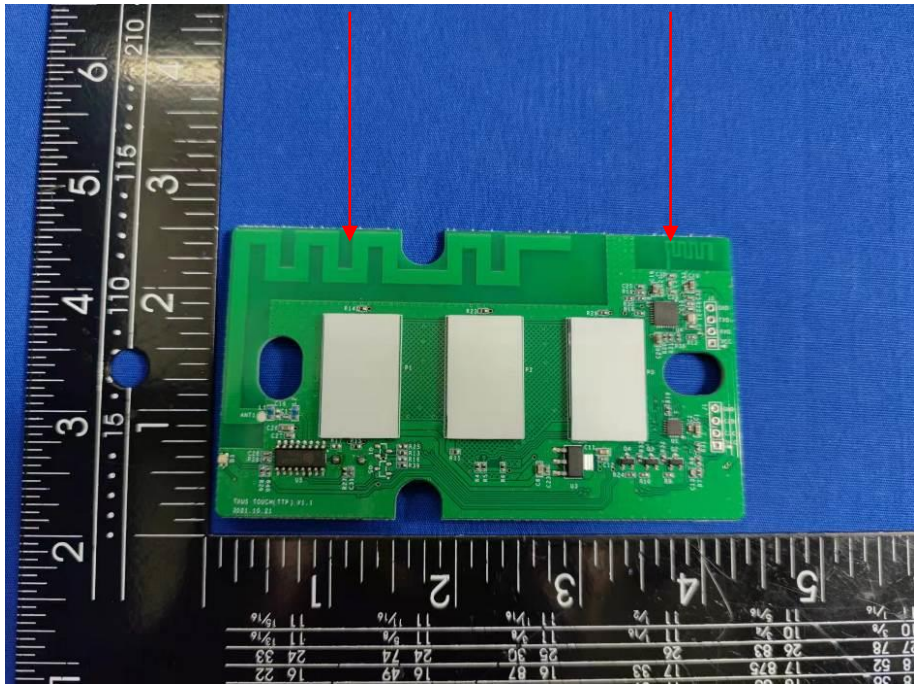

EUT INTERNAL PHOTOGRAPHS

433.92MHz receiver antenna

WIFI Antenna

-----The end-----