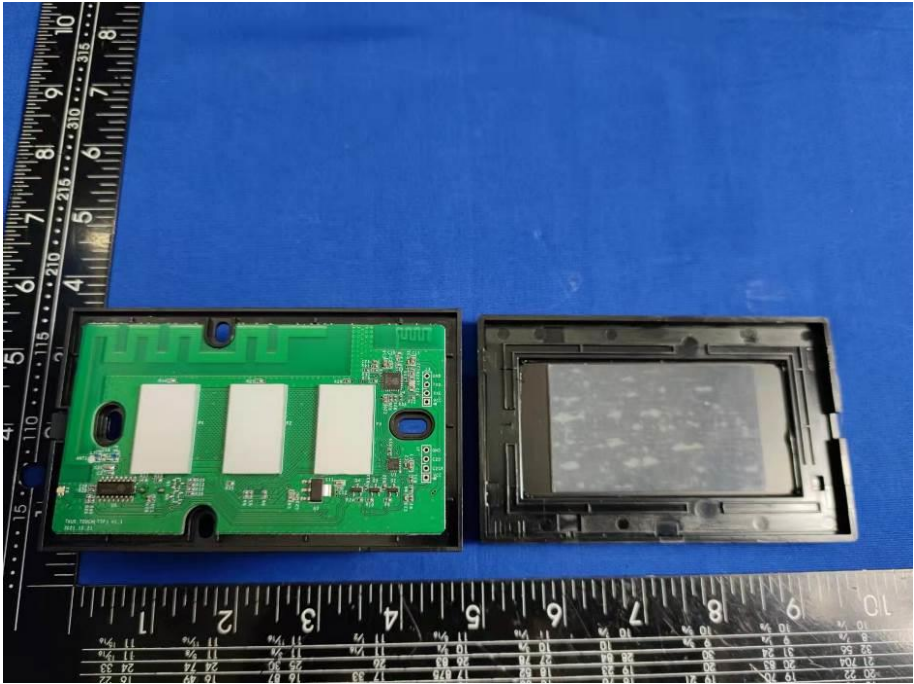

EUT INTERNAL PHOTOGRAPHS

433.92MHz receiver antenna

WIFI Antenna

-----The end-----